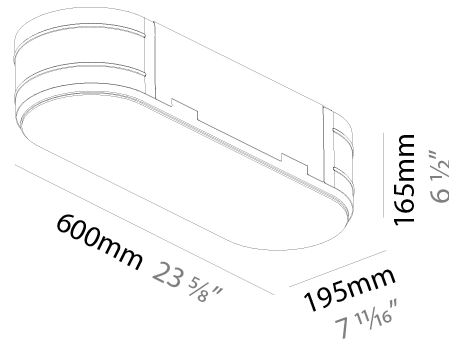

GENERAL

Series: Smoothy
 Subseries: Smoothline
 Brand: Prolicht
 Division: Architectural
 Mounting Type: Suspension
 Mounting Location: Ceiling
 Subcategory: Ambient

PHYSICAL

Shape: Oval
 Length (mm): 630
 Length (in): 24 ¹³/₁₆"
 Width (mm): 200
 Width (in): 7 ⁷/₈"
 Height (mm): 120
 Height (in): 4 ³/₄"
 Max. Overall Height (mm): 2120
 Max. Overall Height (in): 82 ¹/₂"
 Light Distribution: Direct
 Weight (kg): 5.043
 Weight (lbs): 11.40
 Diffuser: PMMA - Opal or Micro-Prism
 Fixture Finish: SSR / BKV / CWI / CRY / HAB / UFT / ITA / RUA / FTG / MYG / LOD / PUS / FRO / FUP / KIA / POP / BLS / SPG / MEY / GOH / GUM / CHC / COM / ABZ / JAG / OBR / MOS / ROR
 Fixture Material: Extruded Aluminum / Steel
 Cable Details: 2000mm / 78 3/4"

GENERAL

Series: Smoothy
Subseries: Smoothline
Brand: Prolicht
Division: Architectural
Mounting Type: Trimless
Mounting Location: Ceiling
Subcategory: Ambient

PHYSICAL

Shape: Oval
Length (mm): 600
Length (in): 23 5/8
Width (mm): 195
Width (in): 7 11/16
Depth (mm): 165
Depth (in): 6 1/2
Ceiling Thickness (mm): 10 / 12.5 / 15 / 25 / 30
Ceiling Thickness (in): 3/8 or 1/2 or 9/16 or 1 or 1 3/16
Min. Recessing Depth (mm): 180
Min. Recessing Depth (in): 7 1/16
Light Distribution: Direct
Weight (kg): 3.8
Weight (lbs): 7.6
Diffuser: PMMA - Opal
Fixture Material: Extruded Aluminum / Steel
Cut-out Measurements: 635mm / 25" x 230mm / 9 1/16"
Upon Request: Unique Sizes Unique Ceiling Thickness Unique Mounting Depth Spot Inserts

OPTICAL

RATINGS AND CERTIFICATIONS

Certified By: Certified for North American Standards
IP rating: IP20

PROJECT
TYPE
SPECIFIER
QUANTITY
DATE

635mm x 230mm
25" x 9 1/16"

10 | 12 1/2 | 15 | 25 | 30mm
3/8" | 1/2" | 9/16" | 1" | 3/16"