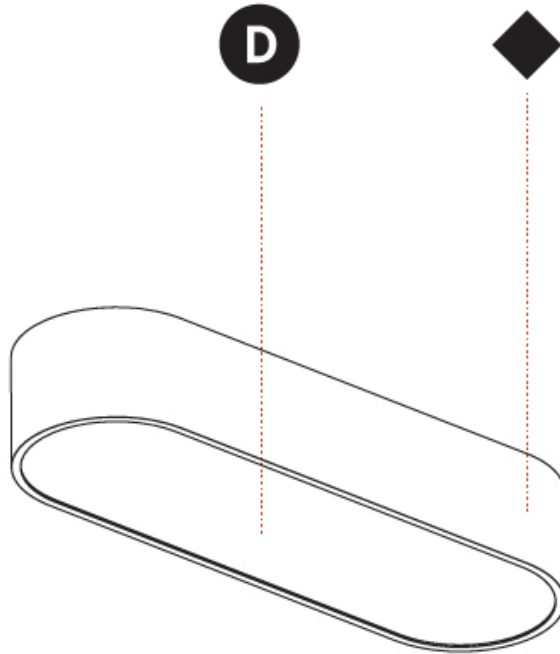

A32966-

PROJECT _____

TYPE _____

SPECIFIER _____

QUANTITY _____

DATE _____