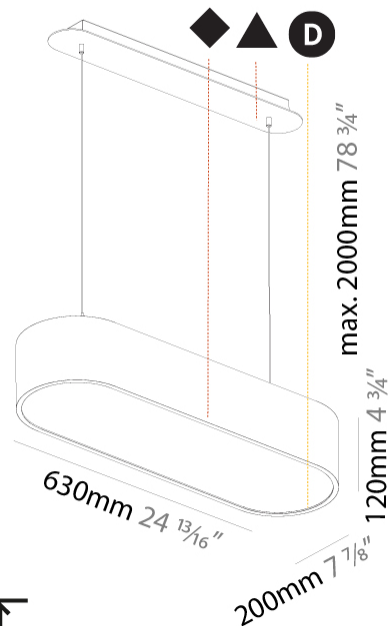

GENERAL

Series: Smoothy
Subseries: Smoothline
Brand: Prolicht
Division: Architectural
Mounting Type: Suspension
Mounting Location: Ceiling
Subcategory: Ambient

PHYSICAL

Shape: Oval
Length (mm): 630
Length (in): 24 ¹³/₁₆"
Width (mm): 200
Width (in): 7 ⁷/₈"
Height (mm): 120
Height (in): 4 ³/₄"
Max. Overall Height (mm): 2120
Max. Overall Height (in): 82 ¹/₂"
Light Distribution: Direct
Weight (kg): 5.043
Weight (lbs): 11.40
Diffuser: PMMA - Opal or Micro-Prism
Fixture Finish: SSR / BKV / CWI / CRY / HAB / UFT / ITA / RUA / FTG / MYG / LOD / PUS / FRO / FUP / KIA / POP / BLS / SPG / MEY / GOH / GUM / CHC / COM / ABZ / JAG / OBR / MOS / ROR
Fixture Material: Extruded Aluminum / Steel
Cable Details: 2000mm / 78 3/4"

ELECTRICAL

Lamp Type: LED (Zhaga Standard)
Input Wattage (W): 21
Total Output Wattage (W): 18
Dimming: Tri-Mode (Non-Dimming and Phase Dimming (120Vac only) and 0-10V Dimming)
Driver Included: Yes
Driver Location: Integrated
Driver Type: Constant Current - Universal
Driver Class: Class 2
Input Voltage (V): 120 - 277
Constant Current (MA): 500

LED

Number of LEDs: 6 x 3W
Color Temperature (°K): 3000 / 3500 / 4000
Max. Delivered Lumen (lm): 1530 / 1646 / 1680
Lamp Life (hrs): 50000

OPTICAL

RATINGS AND CERTIFICATIONS

Certified By: Certified for North American Standards
IP rating: IP20