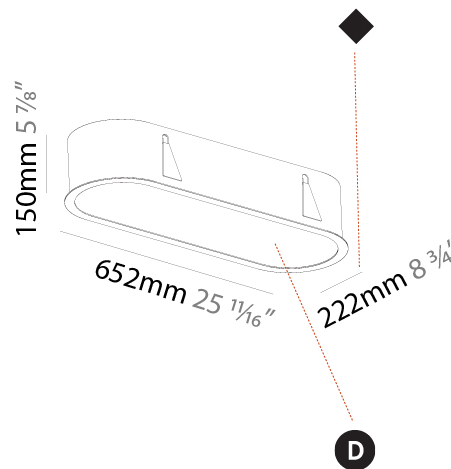

GENERAL

Series: Smoothy
Subseries: Smoothline
Brand: Prolicht
Division: Architectural
Mounting Type: Recessed
Mounting Location: Ceiling
Subcategory: Ambient

PHYSICAL

Shape: Oval
Length (mm): 652
Length (in): 25 11/16
Width (mm): 222
Width (in): 8 3/4
Depth (mm): 150
Depth (in): 5 7/8
Ceiling Thickness (mm): 10 / 12.5 / 15 / 25
Ceiling Thickness (in): 3/8 or 1/2 or 9/16 or 1
Min. Recessing Depth (mm): 160
Min. Recessing Depth (in): 6 5/16
Light Distribution: Direct
Weight (kg): 4.033
Weight (lbs): 8.87
Diffuser: PMMA - Opal or Micro-Prism
Fixture Finish: SSR / BKV / CWI / CRY / HAB / UFT / ITA / RUA / FTG / MYG / LOD / PUS / FRO / FUP / KIA / POP / BLS / SPG / MEY / GOH / GUM / CHC / COM / ABZ / JAG / OBR / MOS / ROR
Fixture Material: Extruded Aluminum / Steel
Cut-out Measurements: 635mm / 25" x 205mm / 8 1/16"

ELECTRICAL

Lamp Type: LED (Zhaga Standard)
Input Wattage (W): 21
Total Output Wattage (W): 18
Dimming: Tri-Mode (Non-Dimming and Phase Dimming (120Vac only) and 0-10V Dimming)
Driver Included: Yes
Driver Location: Integrated
Driver Type: Constant Current - Universal
Driver Class: Class 2
Input Voltage (V): 120 - 277
Constant Current (MA): 500

LED

Color Temperature (°K): 3000 / 3500 / 4000
Max. Delivered Lumen (lm): 1430 / 1539 / 1570
CRI: >80 CRI
Lamp Life (hrs): 50000

OPTICAL

RATINGS AND CERTIFICATIONS

Certified By: Certified for North American Standards
IP rating: IP20