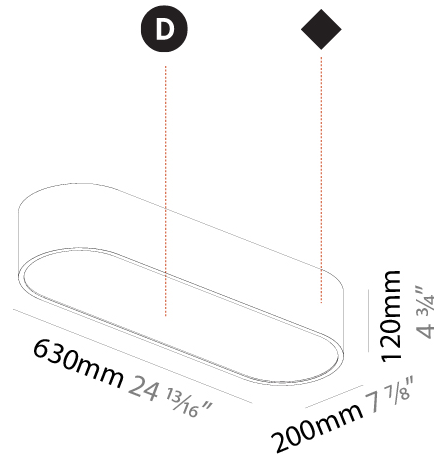

GENERAL

Series: Smoothy
Subseries: Smoothline
Brand: Prolicht
Division: Architectural
Mounting Type: Surface
Mounting Location: Ceiling
Subcategory: Ambient

PHYSICAL

Shape: Oval
Length (mm): 630
Length (in): 24 ¹³/₁₆
Width (mm): 200
Width (in): 7 ⁷/₈
Height (mm): 120
Height (in): 4 ³/₄
Light Distribution: Direct
Weight (kg): 3.403
Weight (lbs): 7.49
Diffuser: PMMA - Opal or Micro-Prism
Fixture Finish: SSR / BKV / CWI / CRY / HAB / UFT / ITA / RUA / FTG / MYG / LOD / PUS / FRO / FUP / KIA / POP / BLS / SPG / MEY / GOH / GUM / CHC / COM / ABZ / JAG / OBR / MOS / ROR
Fixture Material: Extruded Aluminum / Steel

ELECTRICAL

Lamp Type: LED (Zhaga Standard)
Input Wattage (W): 21
Total Output Wattage (W): 18
Dimming: Tri-Mode (Non-Dimming and Phase Dimming (120Vac only) and 0-10V Dimming)
Driver Included: Yes
Driver Location: Integrated
Driver Type: Constant Current - Universal
Driver Class: Class 2
Input Voltage (V): 120 - 277
Constant Current (MA): 500

LED

Color Temperature (°K): 3000 / 3500 / 4000
Max. Delivered Lumen (lm): 1460 / 1568 / 1600
CRI: >80 CRI
Lamp Life (hrs): 50000

OPTICAL

RATINGS AND CERTIFICATIONS

Certified By: Certified for North American Standards
IP rating: IP20

PROJECT
TYPE
SPECIFIER
QUANTITY
DATE