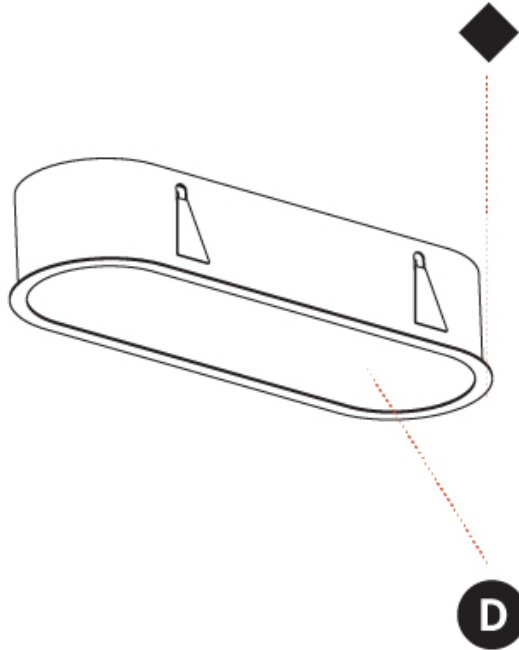

SMOOTHLINE RECESSED

A37749-

PROJECT	_____
TYPE	_____
SPECIFIER	_____
QUANTITY	_____
DATE	_____