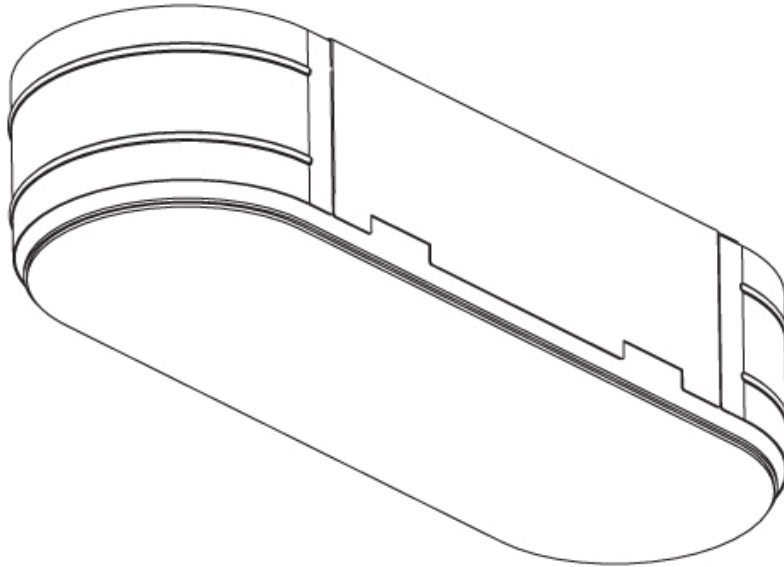

SMOOTHLINE TRIMLESS

A37514-

PROJECT	_____
TYPE	_____
SPECIFIER	_____
QUANTITY	_____
DATE	_____